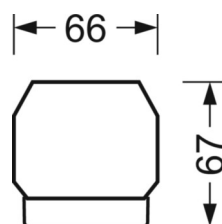

MECHANICS

Housing colour	traffic white RAL 9016
Dimensions (LxWxH/DxH)	2299mm x 55mm x 37mm
Weight (net)	2.8kg
Type of installation	Mounting rail system installation, Light structure

DEEP-LINK

<https://www.regiolum.de/en/article/19430027310>

Reference	LED 7000lm 840
ηLB	100 %
Φ ↓/↑	98 % / 2 %
UGR lat./long.	17.3 / 17.6
VDU	65° < 3000cd/m²

Dimensions

L	2299 mm	Length
B	55 mm	Width
H	37 mm	Height
