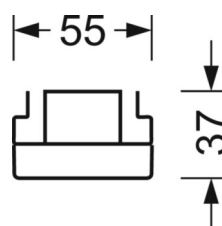

LIGHTING TECHNOLOGY

Placement	LED, Colour rendering/Light colour CRI ≥ 80 / 4000K
Colour tolerance (MacAdam)	3SDCM
Photobiological safety (Luminaire)	RG1
Nominal luminous flux	7160lm
Nominal luminous flux-emergency lighting mode	888lm
LED service life	50000h L80/B10 (Tq 40°C)
Luminaire luminous efficiency	185lm/W
Beam angle	80° (C0) / 80° (C90)
UGR lat./long.	17.3 / 17.6

MECHANICS

Housing colour	traffic white RAL 9016
Dimensions (LxWxH/DxH)	2299mm x 55mm x 37mm
Weight (net)	2.8kg
Type of installation	Mounting rail system installation, Light structure

DEEP-LINK

<https://www.regiolum.de/en/article/19430027310>

Reference	LED 7000lm 840
ηLB	100 %
Φ ↓/↑	98 % / 2 %
UGR lat./long.	17.3 / 17.6
VDU	65° < 3000cd/m²

Dimensions

L	2299 mm	Length
B	55 mm	Width
H	37 mm	Height
