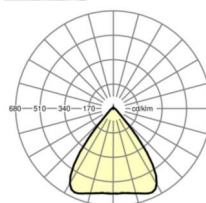

LIGHTING TECHNOLOGY

Placement	LED, Colour rendering/Light colour CRI ≥ 80 / 4000K
Colour tolerance (MacAdam)	3SDCM
Photobiological safety (Luminaire)	RG1
Nominal luminous flux	7160lm
Nominal luminous flux-emergency lighting mode	888lm
LED service life	50000h L80/B10 (Tq 40°C)
Luminaire luminous efficiency	185lm/W
Beam angle	80° (C0) / 80° (C90)
UGR lat./long.	17.3 / 17.6

MECHANICS

Housing colour	traffic white RAL 9016
Dimensions (LxWxH/DxH)	2299mm x 55mm x 37mm
Weight (net)	2.8kg
Type of installation	Mounting rail system installation, Light structure

DEEP-LINK

<https://www.regiolum.de/en/article/19430027310>

Reference	LED 7000lm 840
ηLB	100 %
Φ ↓/↑	98 % / 2 %
UGR lat./long.	17.3 / 17.6
VDU	65° < 3000cd/m²

Dimensions

L	2299 mm	Length
B	55 mm	Width
H	37 mm	Height
